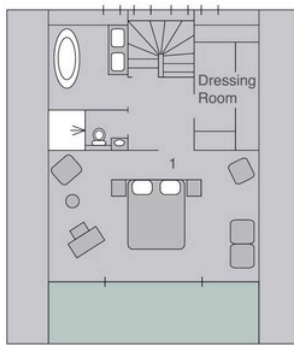

ROOM LAYOUT

Room 1: Master super-king
with en suite bathroom

Room 2: King/twin with en
suite bathroom

Room 3: King/twin with en
suite bathroom

Room 4: King/twin with en
suite shower room

Room 5: King/twin with en
suite shower room

All local taxes

FLOORPLAN

(Illustration purposes only)

Floor 1

Floor 2

Floor 3

There has been a great deal of interest in this stunning chalet which will be ready to welcome its very first guests for the 24/25 winter season so early booking is recommended for this exciting addition to our portfolio. More information and photos coming soon...