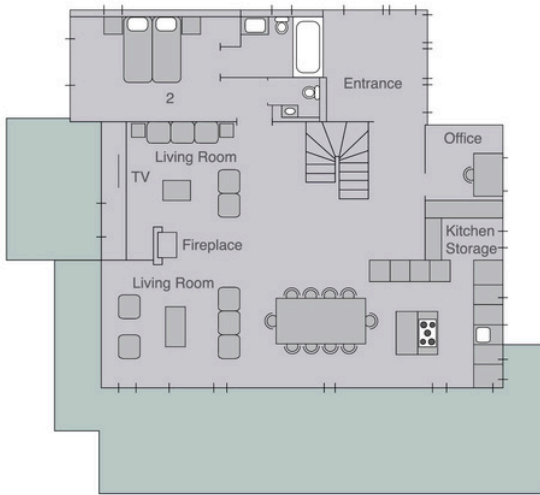

ROOM LAYOUT

Room 1: Master super-king
with en suite bathroom

Room 2: King/twin with en
suite bathroom

Room 3: King/twin with en
suite bathroom

Room 4: King/twin with en
suite shower room

Room 5: King/twin with en
suite shower room

All local taxes

FLOORPLAN

(Illustration purposes only)

Floor 1

Floor 2

Floor 3

There has been a great deal of interest in this stunning chalet which will be ready to welcome its very first guests for the 24/25 winter season so early booking is recommended for this exciting addition to our portfolio. More information and photos coming soon...