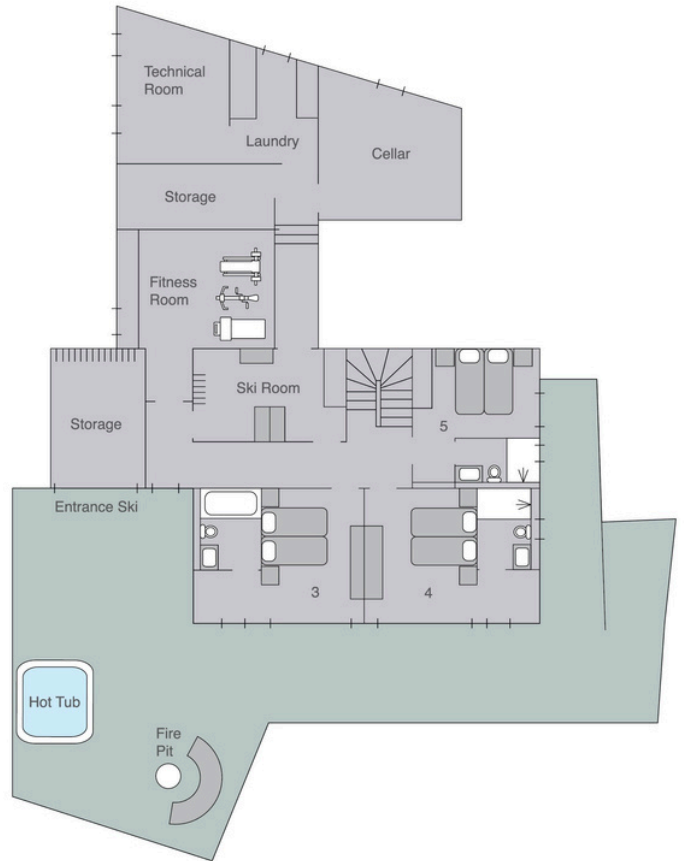

ROOM LAYOUT

Room 1: Master super-king
with en suite bathroom

Room 2: King/twin with en
suite bathroom

Room 3: King/twin with en
suite bathroom

Room 4: King/twin with en
suite shower room

Room 5: King/twin with en
suite shower room

All local taxes

FLOORPLAN

(Illustration purposes only)

Floor 1

Floor 2

Floor 3

There has been a great deal of interest in this stunning chalet which will be ready to welcome its very first guests for the 24/25 winter season so early booking is recommended for this exciting addition to our portfolio. More information and photos coming soon...